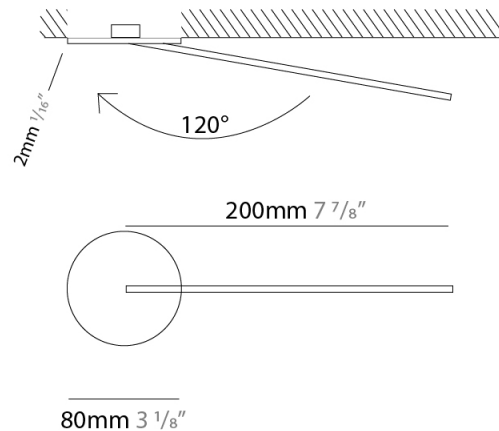

SPILLO 1 ROD RECESSED

D46020- _____ - _____
base number   Color   Finish
                         Temperature   Options

1. To build a product code in our configurator select the specify button on the base model # product page
2. To build a manual product code on this datasheet choose from the options listed below in blue font and add the suffix to the base model #

GENERAL

Series: Spillo
Subseries: Spillo 1 Rod
Brand: Icone
Division: Design
Mounting Type: Recessed
Mounting Location: Wall
Subcategory: Ambient

PHYSICAL

Shape: Rectangle
Width (mm): 50
Width (in): 1 ¹⁵/₁₆
Height (mm): 200
Height (in): 7 ⁷/₈
Light Distribution: Adjustable
Fixture Finish: WHI / BLK / CHR / BGD
Fixture Material: Brass

ELECTRICAL

Lamp Type: LED
Total Output Wattage (W): 2.64
Dimming: 0-10V Dimming
Driver Included: No
Driver Location: Remote
Driver Type: Constant Voltage - 120 / 277Vac
Driver Class: Class 2
Input Voltage (V): 120 - 277
Output Voltage (V): 12
Upon Request: (Not included, see components) 0-10Vdc dimming / 277Vac

LED

Color Temperature (°K): 2700 / 3000
Nominal Lumen (lm): 220
CRI: >90 CRI
Lamp Life (hrs): 50000

OPTICAL

Adjustability: Tilt 120°

RATINGS AND CERTIFICATIONS

Certified By: Certified for North American Standards
IP rating: IP20