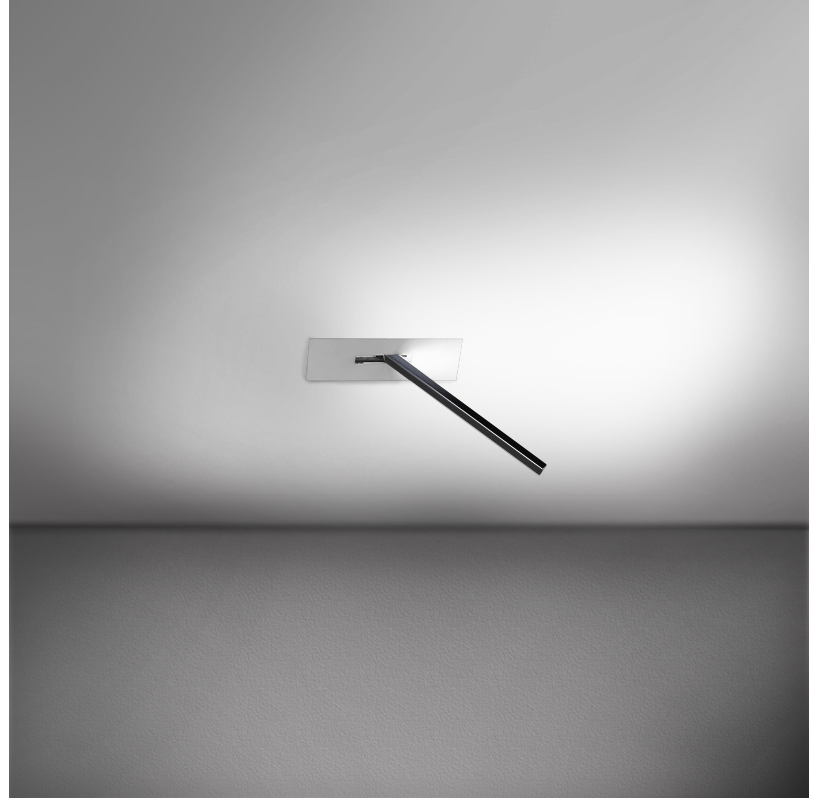

SPILLO 1 ROD RECESSED

D46012- -

base number
Color   Temperature   Finish   Options

1. To build a product code in our configurator select the specify button on the base model # product page
2. To build a manual product code on this datasheet choose from the options listed below in blue font and add the suffix to the base model #

GENERAL

Series: Spillo
Subseries: Spillo 1 Rod
Brand: Icone
Division: Design
Mounting Type: Recessed
Mounting Location: Wall
Subcategory: Ambient

PHYSICAL

Shape: Rectangle
Width (mm): 50
Width (in): 1 ¹⁵/₁₆
Height (mm): 200
Height (in): 7 ⁷/₈
Light Distribution: Adjustable
Fixture Finish: WHI / BLK / CHR / BGD
Fixture Material: Brass

ELECTRICAL

Lamp Type: LED
Total Output Wattage (W): 2.64
Dimming: 0-10V Dimming
Driver Included: No
Driver Location: Remote
Driver Type: Constant Voltage - 120 / 277Vac
Driver Class: Class 2
Input Voltage (V): 120 - 277
Output Voltage (V): 12
Upon Request: (Not included, see components) 0-10Vdc dimming / 277Vac

LED

Color Temperature (°K): 2700 / 3000
Nominal Lumen (lm): 220
CRI: >90 CRI
Lamp Life (hrs): 50000

OPTICAL

Adjustability: Tilt 120°

RATINGS AND CERTIFICATIONS

Certified By: Certified for North American Standards
IP rating: IP20