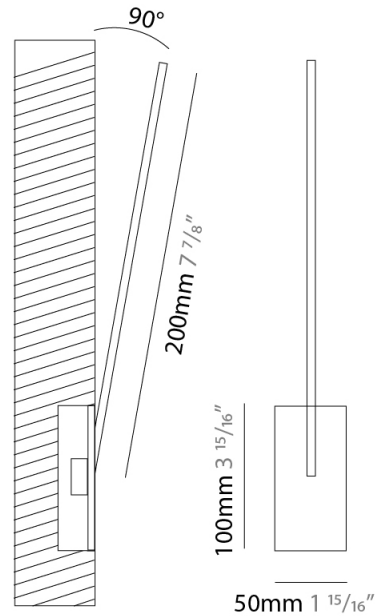

SPILLO 1 ROD RECESSED

D46012- -

base number
Color   Temperature   Finish   Options

1. To build a product code in our configurator select the specify button on the base model # product page
2. To build a manual product code on this datasheet choose from the options listed below in blue font and add the suffix to the base model #

GENERAL

Series: Spillo
Subseries: Spillo 1 Rod
Brand: Icone
Division: Design
Mounting Type: Recessed
Mounting Location: Wall
Subcategory: Ambient

PHYSICAL

Shape: Rectangle
Width (mm): 50
Width (in): 1 ¹⁵/₁₆
Height (mm): 200
Height (in): 7 ⁷/₈
Light Distribution: Adjustable
Fixture Finish: WHI / BLK / CHR / BGD
Fixture Material: Brass

ELECTRICAL

Lamp Type: LED
Total Output Wattage (W): 2.64
Dimming: 0-10V Dimming
Driver Included: No
Driver Location: Remote
Driver Type: Constant Voltage - 120 / 277Vac
Driver Class: Class 2
Input Voltage (V): 120 - 277
Output Voltage (V): 12
Upon Request: (Not included, see components) 0-10Vdc dimming / 277Vac

LED

Color Temperature (°K): 2700 / 3000
Nominal Lumen (lm): 220
CRI: >90 CRI
Lamp Life (hrs): 50000

OPTICAL

Adjustability: Tilt 120°

RATINGS AND CERTIFICATIONS

Certified By: Certified for North American Standards
IP rating: IP20